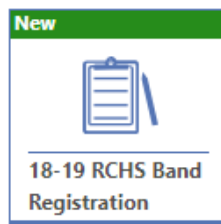

- Click on this tile to start your registration forms.
- Please make sure to complete each form, then **SUBMIT** your form at the end.