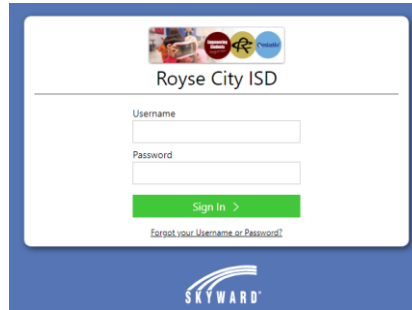

Steps to login to RCISD Qmlativ Family Access

- Go to **Royse City ISD** homepage.
- Select the Parents menu, then **Parent Portal or Family Access**.

- Enter your Qmlativ username and password.
 - If you do not know your username or password, use the Forgot your Username or Password prompt. An email will be sent to you with more instructions.
 - For additional assistance logging in to Family Access, you can email FamilyAccessSupport@rcisd.org.
- Once logged in to Qmlativ, use the drop down menu (down arrow next to the white house) to select **Family Access**.