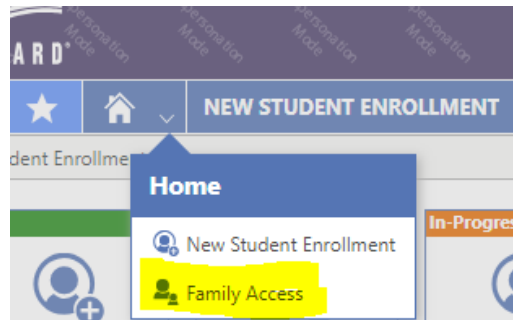

Steps to login to RCISD Qmlativ Family Access

- Go to **Royse City ISD** homepage.
- Select the Parents menu, then **Parent Portal or Family Access**.

- Enter your Qmlativ username and password.
 - If you do not know your username or password, use the Forgot your Username or Password prompt. An email will be sent to you with more instructions.
 - For additional assistance logging in to Family Access, you can email FamilyAccessSupport@rcisd.org.
- Once logged in to Qmlativ, use the drop down menu (down arrow next to the white house) to select **Family Access**.

- Under each of your students in grades 8 – 11, you will see a tile named **18-19 RCHS Band Registration**.

- Click on this tile to start your registration forms.
- Please make sure to complete each form, then **SUBMIT** your form at the end.